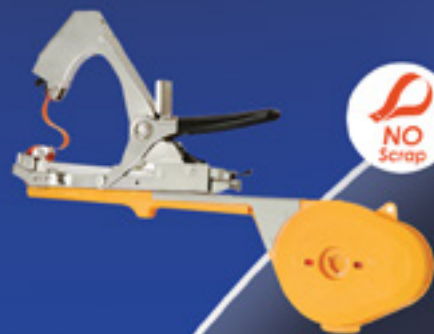

# TAPE BINDER

**NEW TYPE**

MOVING SUPPORT  
PLATE

PREVENT  
TAPE BACKFLOW

"X"-RIB

HINGES SYSTEM

STAPLE REMOVER

EXTRA  
SPARE PARTS

TAPE BINDER (TB-SI TYPE)

TAPE BINDER (TB-S TYPE)

TAPE BINDER (TB-F TYPE)